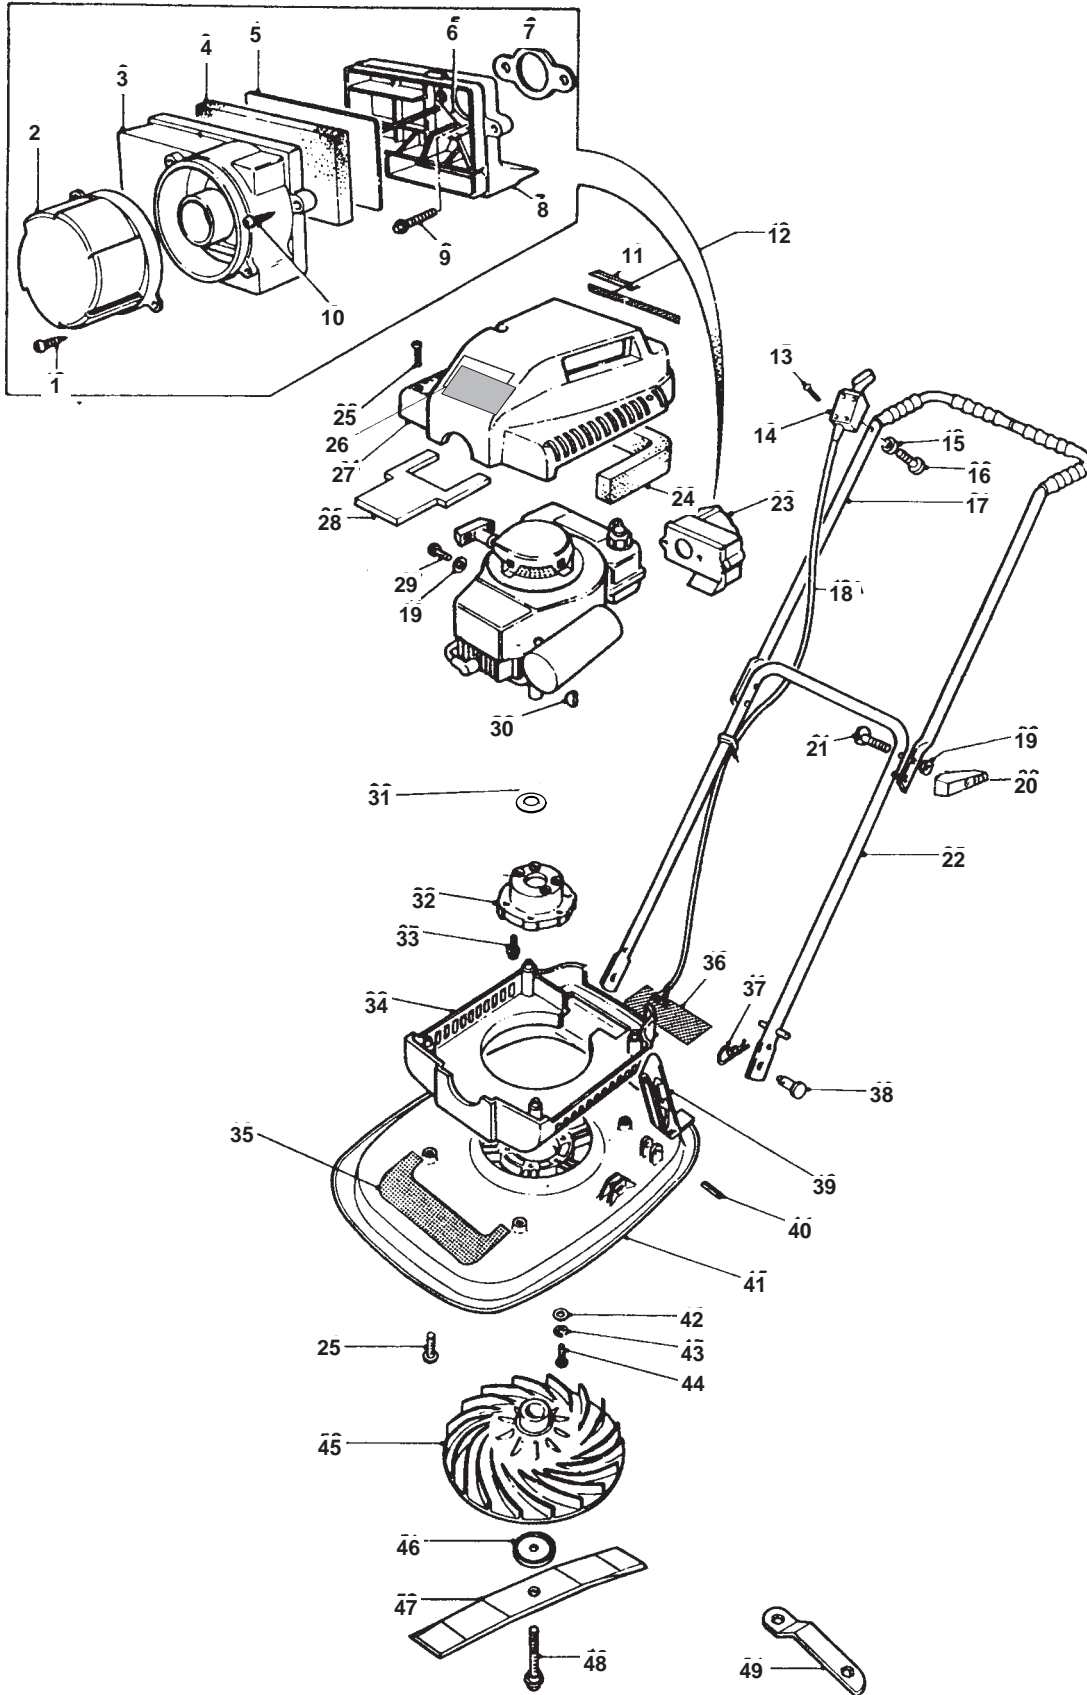

MODEL	L38
PRODUCT NO.	9630146

MODEL	L38
PRODUCT NO.	9630146

1			KEY PART NUMBER	DESCRIPTION	QTY	KEY PART NUMBER	DESCRIPTION	QTY
01	5140866-00/4	SCREW	2	44	5141585-01/7	SCREW	6	
02	5126163-04/6	CAP,INTAKE	1	45	5116968-00/8	IMPELLER	1	
03	5126077-03/0	FILTER RETAINER	1	46	5140001-00/8	BLADE SPACER	3	
04	5141659-01/0	FILTER,FOAM	1	47	5130225-01/3	BLADE 38CM	1	
05	5141660-00/0	FILTER,CLOTH	1	48	5146677-04/1	BLADE BOLT	1	
06	5141685-00/7	SPACER	1	49	5130109-00/1	SPANNER	1	
07	5141686-00/5	GASKET	1					
08	5120377-04/8	FILTER HOUSING	1					
09	5141687-00/3	SCREW	2					
10	5146045-01/7	SCREW	2					
11	5149172-00/8	LABEL,FUEL MIXTURE	1					
12	5137535-00/0	LABEL,CHOKE/SHUT OFF	1					
13	5140508-00/2	SCREW	4					
14	5136499-02/6	SWITCH & CABLE	1					
15	5146338-00/8	WASHER	1					
16	5146731-00/4	SCREW	1					
17	5116120-16/2	HANDLE,UPPER,C/W GRIP	1					
18	5140510-05/7	CABLE	1					
19	5140266-00/7	WASHER	3					
20	5137679-00/6	WING KNOB	2					
21	5148672-00/8	HANDLE BOLT	2					
22	5126696-06/0	HANDLE,LOWER	1					
23	5110407-04/5	TURBO FILTER ASSY	1					
24	5146580-01/3	FILTER	1					
25	5146045-03/3	SCREW	8					
26	5149111-00/6	LABEL,UPPER COWL	1					
27	5106192-68/4	COWL,UPPER	1					
28	5126533-00/8	INSULATION,UPPER COWL	1					
29	5146329-00/7	SCREW	1					
30	5140053-00/9	KEY	1					
31	5141737-03/0	PROTECTION SLINGER	1					
32	5116765-00/8	ADAPTOR PLATE	1					
33	5141557-00/8	SCREW	4					
34	5106193-04/7	COWL,LOWER	1					
35	5126598-01/9	LABEL,FLYMO	1					
36	5146485-00/7	LABEL,WARNING	1	GB.				
	5138216-00/6	LABEL,WARNING	1	F.B.NL.A.D.CH.E.P.I.GB.				
	5138217-00/4	LABEL,WARNING	1	N.DK.S.SF.				
37	5140423-00/4	PIN,RETAINING	2					
38	5140092-03/1	PIVOT PIN	2					
39	5116388-04/1	LEVER,UP STOP	1					
40	5147029-01/0	ROLL PIN	1					
41	5147924-12/9	HOOD ASSY C/W UPSTOP	1					
42	5146309-00/9	WASHER	6					
43	5147524-00/2	WASHER,SPRING	6					